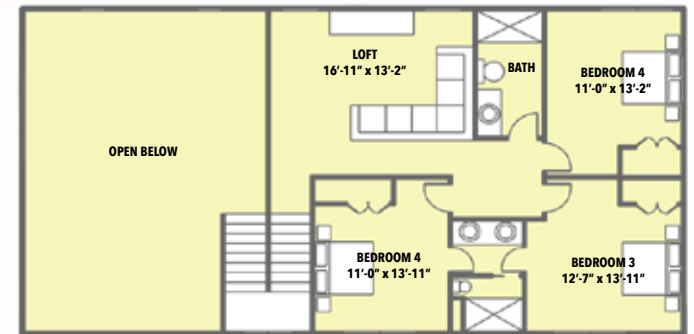

# HARBOR VILLAGE

HARBOR SHORES

MARINA DISTRICT ALONG THE SAINT JOSEPH RIVER

ELMHURST

ELMHURST

MAIN FLOOR - 1512 SF

UPPER FLOOR - 988 SF