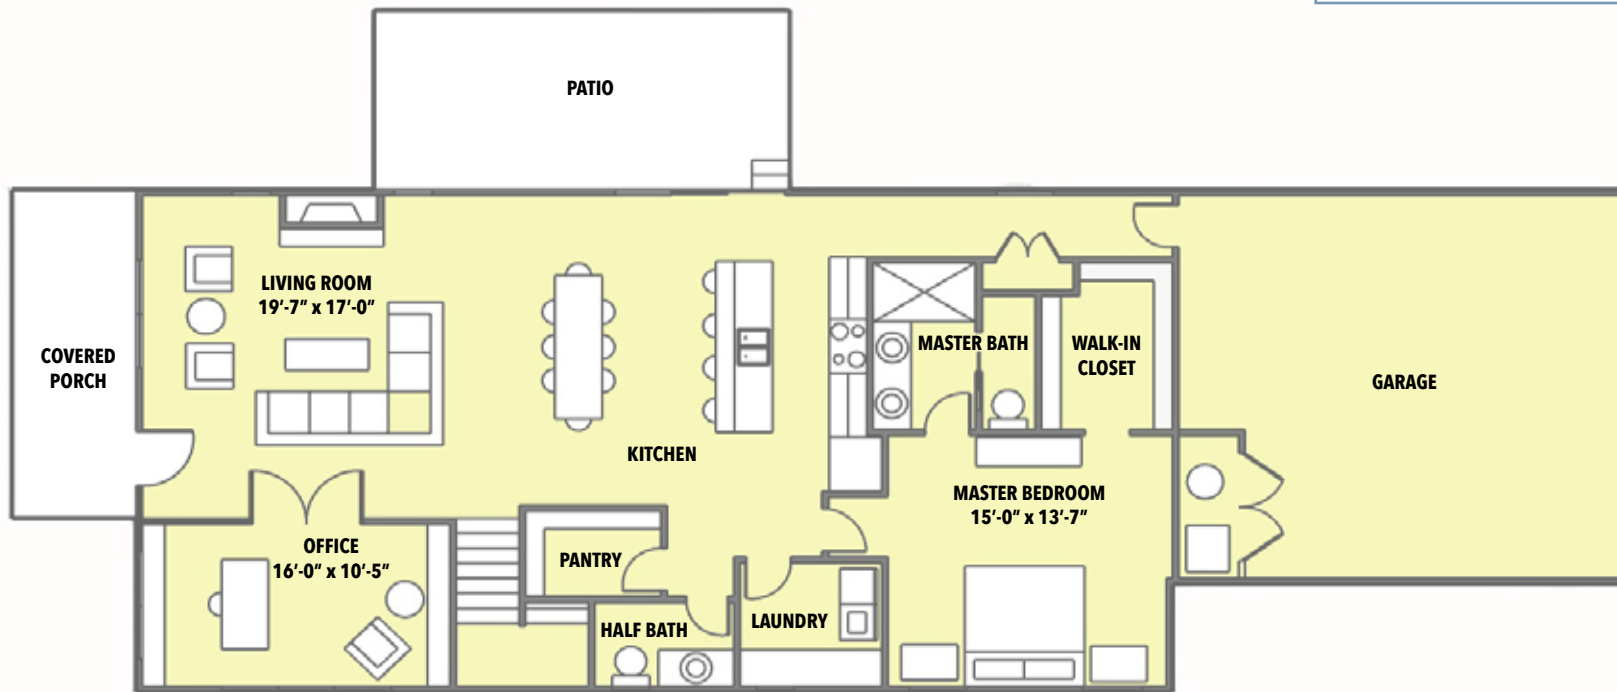

# HARBOR VILLAGE

HARBOR SHORES

MARINA DISTRICT ALONG THE SAINT JOSEPH RIVER

ELMHURST

ELMHURST

MAIN FLOOR - 1512 SF

UPPER FLOOR - 988 SF