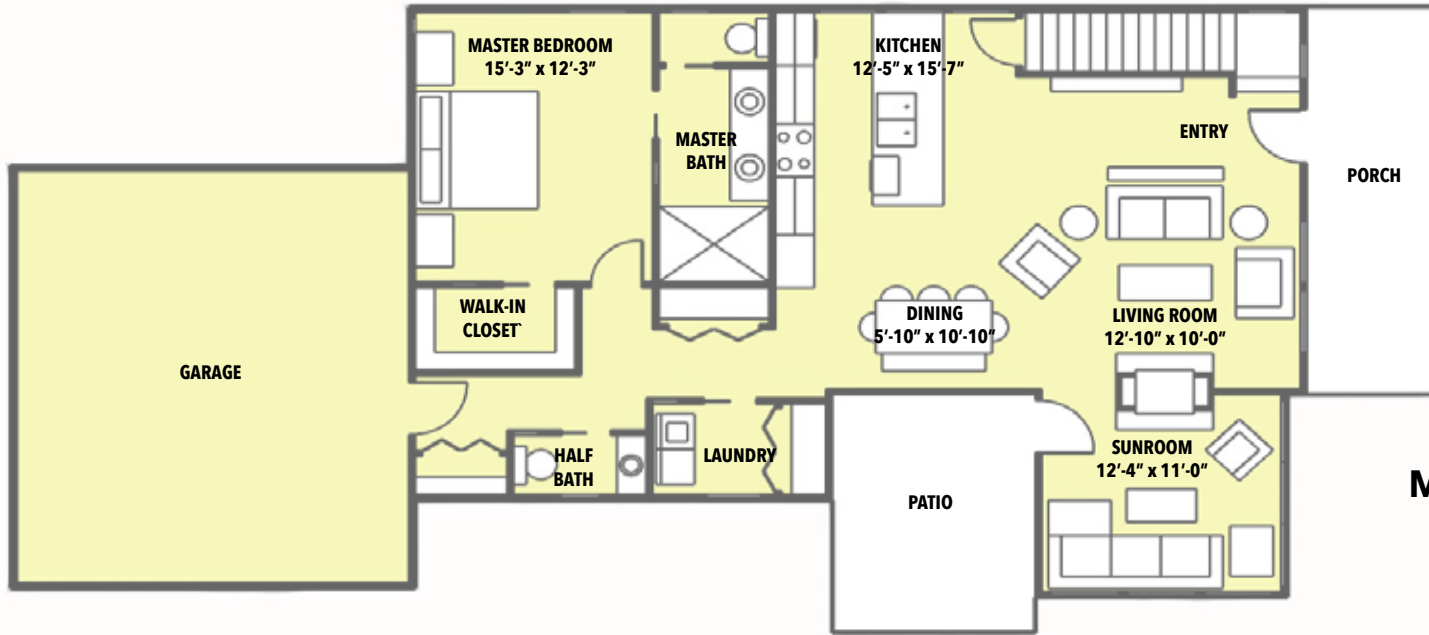

HARBOR VILLAGE

HARBOR SHORES

MARINA DISTRICT ALONG THE SAINT JOSEPH RIVER

KENOSHA

KENOSHA

MAIN FLOOR - 1310 SF

UPPER FLOOR - 688 SF