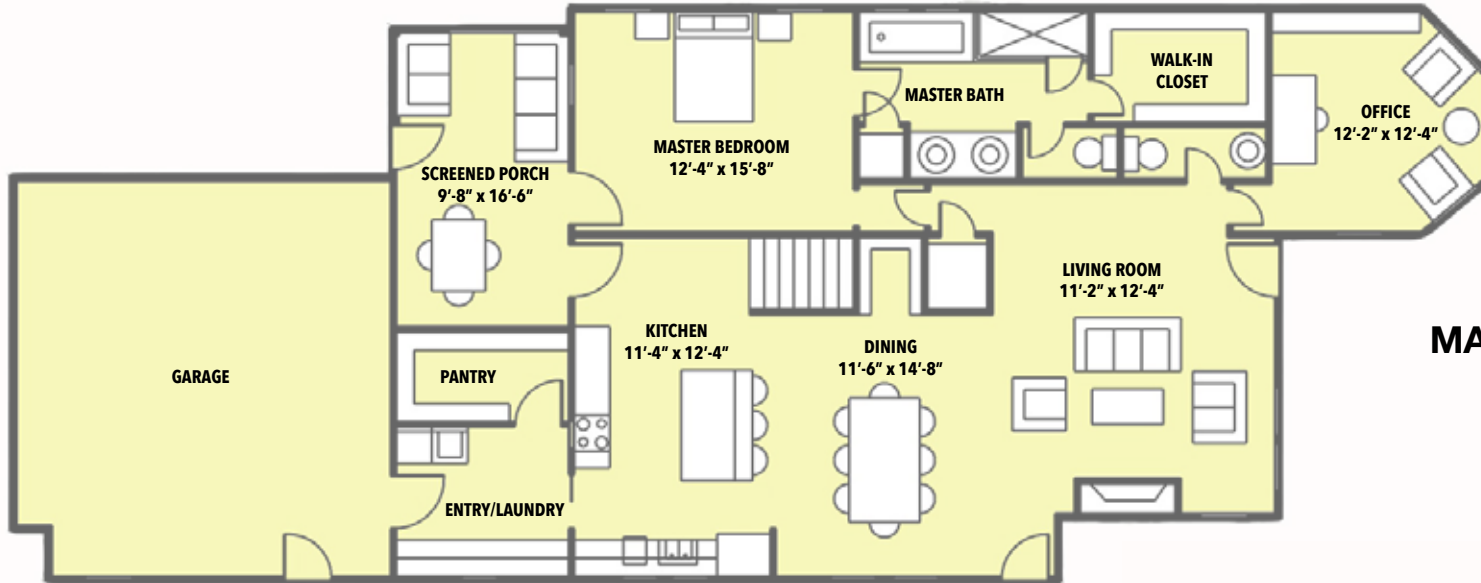

HARBOR VILLAGE

HARBOR SHORES

MARINA DISTRICT ALONG THE SAINT JOSEPH RIVER

TINLEY

TINLEY

MAIN FLOOR - 1540 SF

UPPER FLOOR - 823 SF