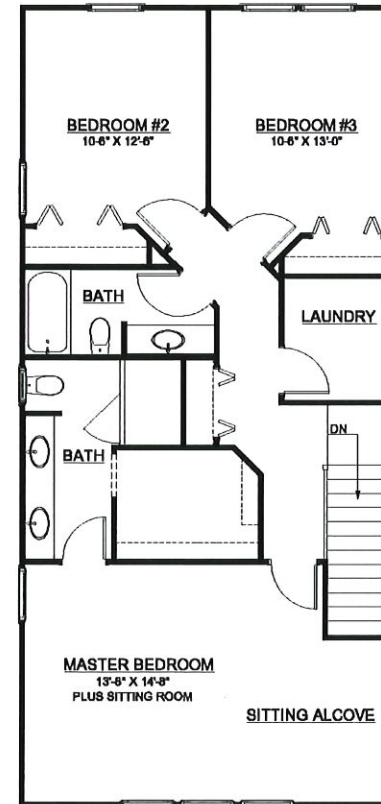

HARBOR VILLAGE

HARBOR SHORES

MARINA DISTRICT ALONG THE SAINT JOSEPH RIVER

SIDE YARD COTTAGES

SIDE YARD COTTAGES

MAIN FLOOR - 610 SF

2ND FLOOR - 1045 SF