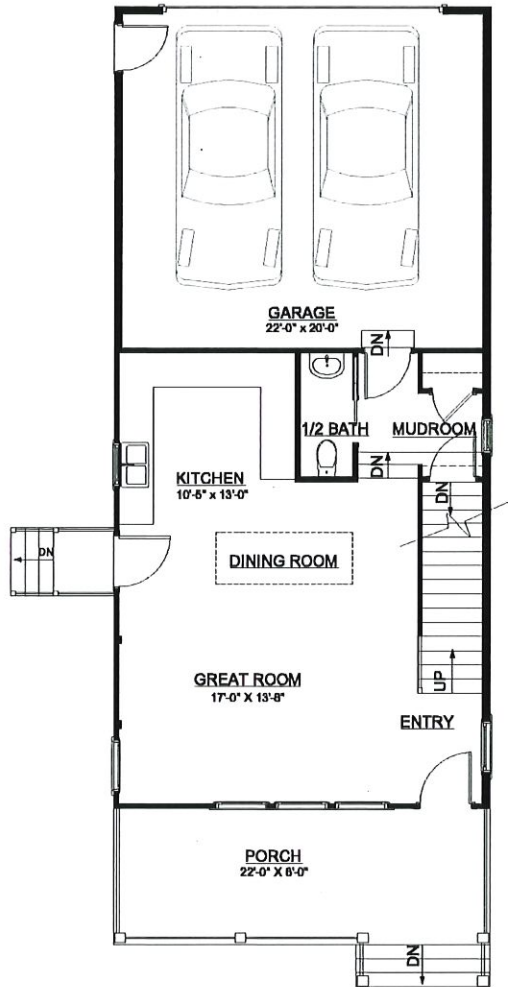

HARBOR VILLAGE

HARBOR SHORES

MARINA DISTRICT ALONG THE SAINT JOSEPH RIVER

SIDE YARD COTTAGES

SIDE YARD COTTAGES

MAIN FLOOR - 610 SF

2ND FLOOR - 1045 SF